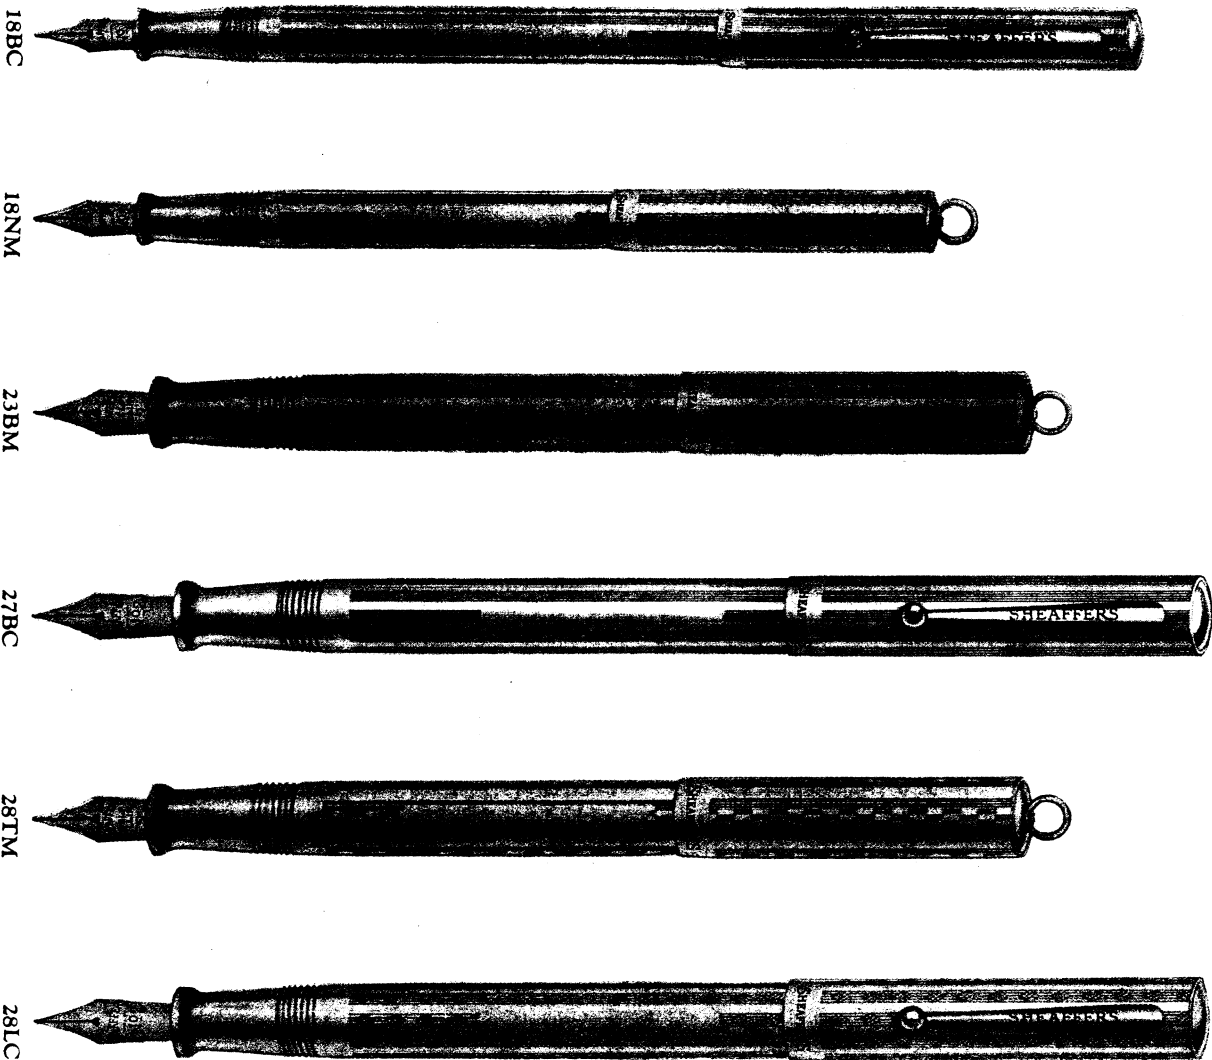

SHEAFFER'S ALL-METAL FOUNTAIN PENS

1. No. 18BC (Larry)—Green gold filled, thin model long holder with clip, ribbon chasing. See illustration. List $6.00
   No. 18NM (Lloyed)—Green gold filled, thin model midget holder with ring, brocade chasing. See illustration. List $5.50
   No. 27BM (Sarga)—Sterling midget holder with ring, ribbon chasing. Same design as illustrated No. 23BM. List $5.00
   No. 27BC (Figka)—Sterling, long holder with clip, ribbon chasing. See illustration. List $6.00
   No. 27PM (Fukam)—Sterling midget holder with ring, hand engraved chasing. List $7.50
   No. 27FC (Fujigo)—Sterling, long holder with clip, hand engraved chasing. List $9.00
   No. 23BM (Farmac)—Yellow gold filled, midget holder with ring, ribbon chasing. See illustration. List $5.50
   No. 23BC (Fikjo)—Yellow gold filled, long holder with clip, ribbon chasing. Same design as illustrated No. 27BC. List $6.50
   No. 28BM (Favaa)—Green gold filled, midget holder with ring, ribbon chasing. Same design as illustrated No. 23BM. List $6.00
   No. 28BC (Fimag)—Green gold filled, long holder with clip, ribbon chasing. Same design as illustrated No. 27BC. List $7.00
   No. 78BC (Fivna)—Green gold filled, long holder with clip, ribbon chasing. Same design as illustrated No. 27BC. List $16.00
   No. 28TM (Fodka)—Green gold filled, midget holder with ring, chain design chasing. See illustration. List $6.50
   No. 28TC (Fogam)—Green gold filled, long holder with clip, chain design chasing. Same design as illustrated No. 28TM. List $7.50
   No. 28LC (Fokid)—Green gold filled, long holder with clip, hand turned chasing. See illustration. List $10.00
   No. 28LM (Fojak)—Green gold filled, midget holder with ring, hand turned chasing. Same design as illustrated No. 28LC. List $9.00
   No. 288BC (Fyaco)—Solid green gold, long holder with clip, ribbon line chasing, same design as illustrated No. 28LC. List $35.00
   No. 288NC (Fyoci)—Solid green gold, long holder with clip, brocade chasing, same design as illustrated No. 18NM. List $38.00
   No. 288LC (Fyoci)—Solid green gold, long holder with clip, hand turned chasing, same design as illustrated No. 28LC. List $38.00
   No. 788BC (Fyoma)—Solid green gold, long holder with clip, ribbon line chasing, same design as illustrated No. 27BC. List $40.00
   No. 188BM (Fyaxo)—Solid green gold, thin model midget holder, with ring, ribbon line chasing, same design as illustrated No. 23BM. List $16.00
   No. 188NM (Fyokt)—Solid green gold, thin model midget holder with ring, brocade chasing, same design as illustrated No. 18NM. List $19.00
   No. 188LM (Fyoki)—Solid green gold, thin model midget holder, with ring, hand turned chasing, same design as illustrated No. 28LC. List $19.00

••• 9 •••